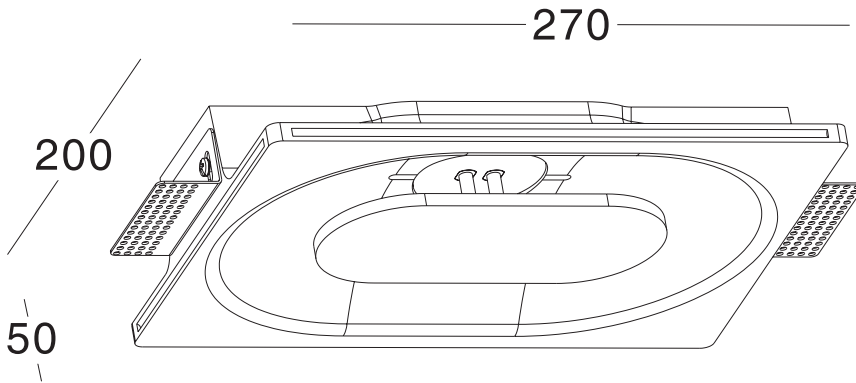

# MAVERICK SPOT LIGHT

TECHNICAL SHEET  
KL-SP00027

**KEYLIGHT**

SPAIN

PRODUCTOS DE ILUMINACION

## DRAWING

## SPECIFICATIONS

Product Code	KL-SP00027
Power	10W
Input	220-240V
LED Type	SMD2835
Material	Gypsum
Dimensions	200mm*270mm*50mm
Cut-out	203mm*273mm